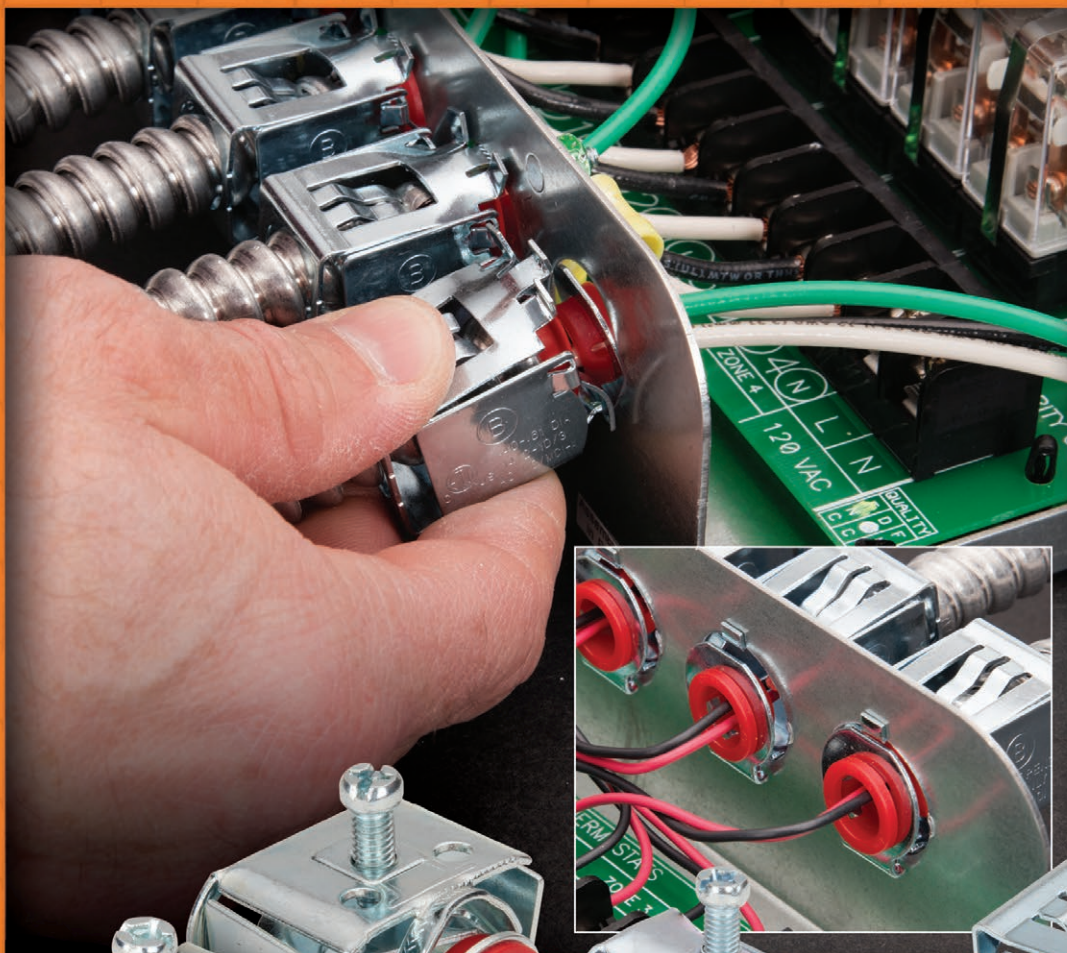

THE WALL OF ORANGE™

BUILT FOR WHAT MATTERS

50% LESS TIME. 100% LESS TOOLS.

AMC-50QI E-Z LOCK™ QUICK INSTALL CONNECTOR.

Make fast, secure connections with the industry's only double-snap type AMC connector.

Simply snap the connector onto the cable, squeeze the lever, and set into the knockout – no tools required.

See how you'll save half the time over traditional AMC style connectors, visit: bptfittings.com/QI