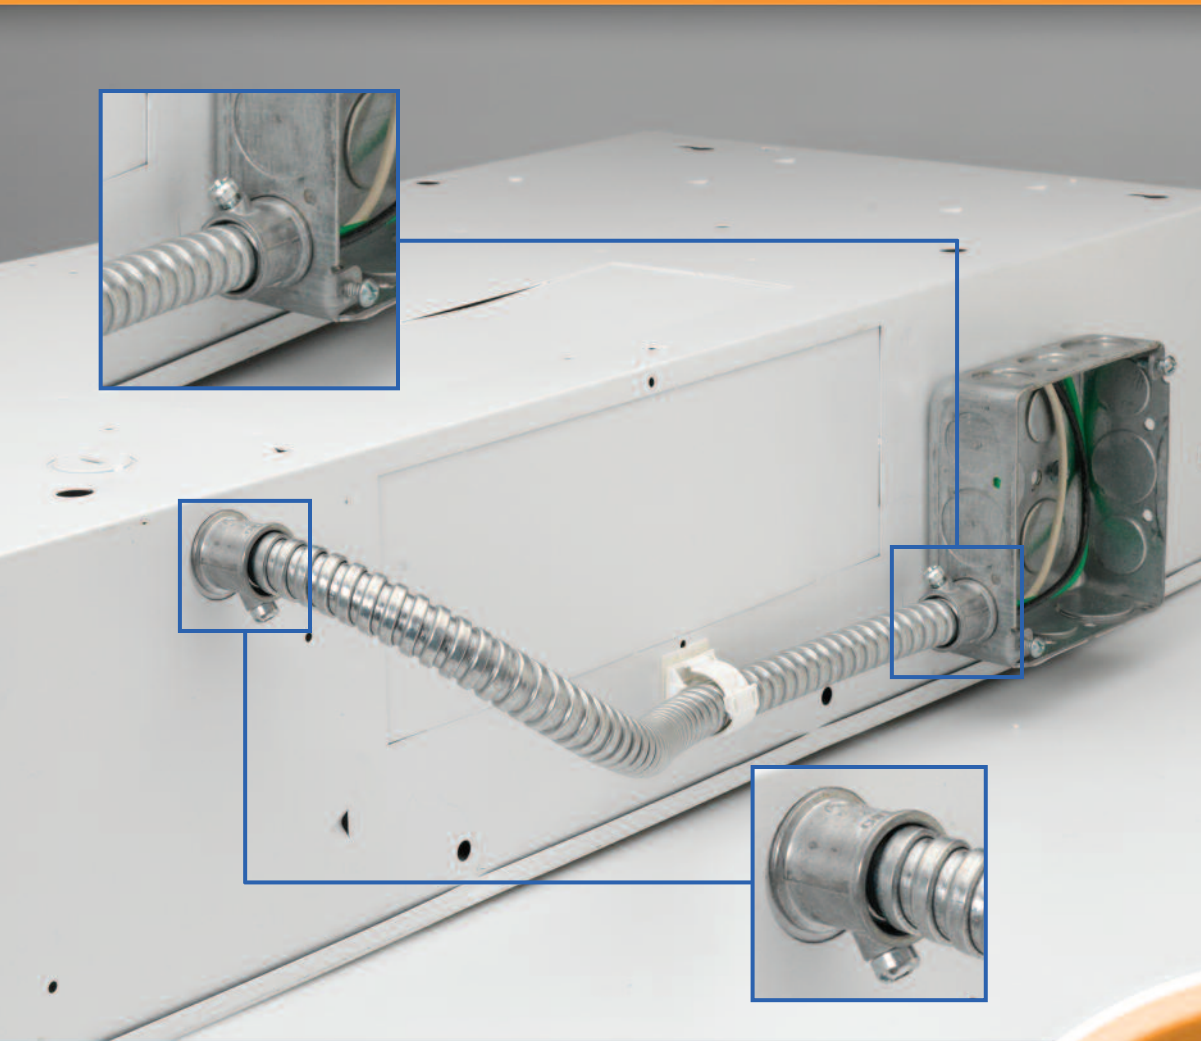

THE FLEXIBILITY TO CONNECT

- Connects square locked extra flexible steel conduit
- Clean design works well with OEM assemblies
- Angled set screw secures conduit without damage
- UL Recognized for use in UL Listed & Certified assemblies

MAKE FAST, SECURE FLEXIBLE METAL CONDUIT CONNECTIONS.

The USL-120 extra flexible steel conduit connector from Bridgeport is ideal for securing square locked extra flexible steel conduit OD .645/ .675. Its neat, clean connections are a good fit for assemblies, such as office partitions, showcases, merchandising displays, lighting fixtures, range tops and other appliances.

 **BRIDGEPORT**
www.bptfittings.com

THE FLEXIBILITY TO CONNECT

Application

- Used in assemblies, such as office partitions, showcases, merchandising displays, lighting fixtures, range tops and other appliances.

Features

- Simple, clean design installs easy and fast.
- Secures conduit while protecting conductor.

Certification

- UL Recognized

USL120

Flexible Steel Conduit Connector

Catalog Number	UPC Number	Outer Diameter	Unit Quantity	Standard Package	Lbs/c
USL-120	15502	.645/.675	100	1000	5.0