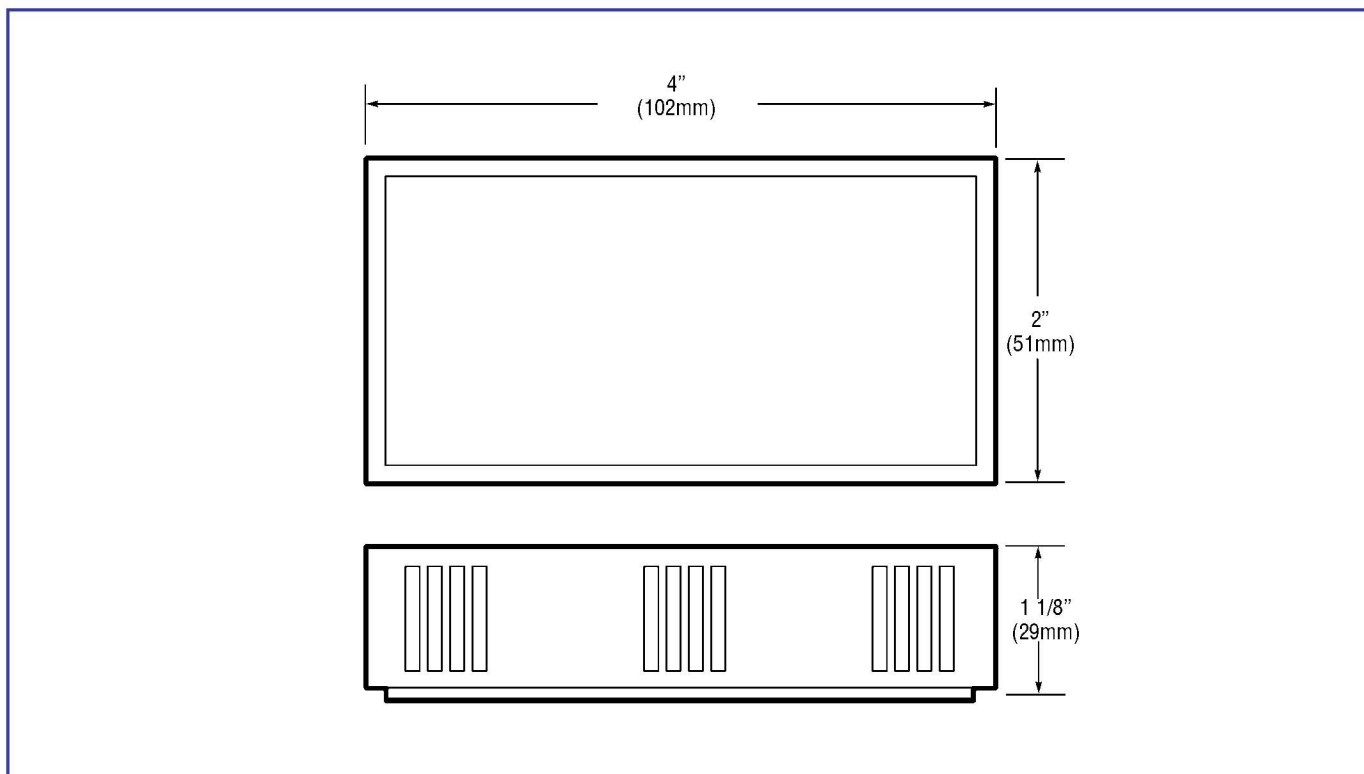

Cat. No.	Color	Number of Entrances	Volts	Amps	VA	Transformer
C-200W	White	Two	16	1.2	12	T-601