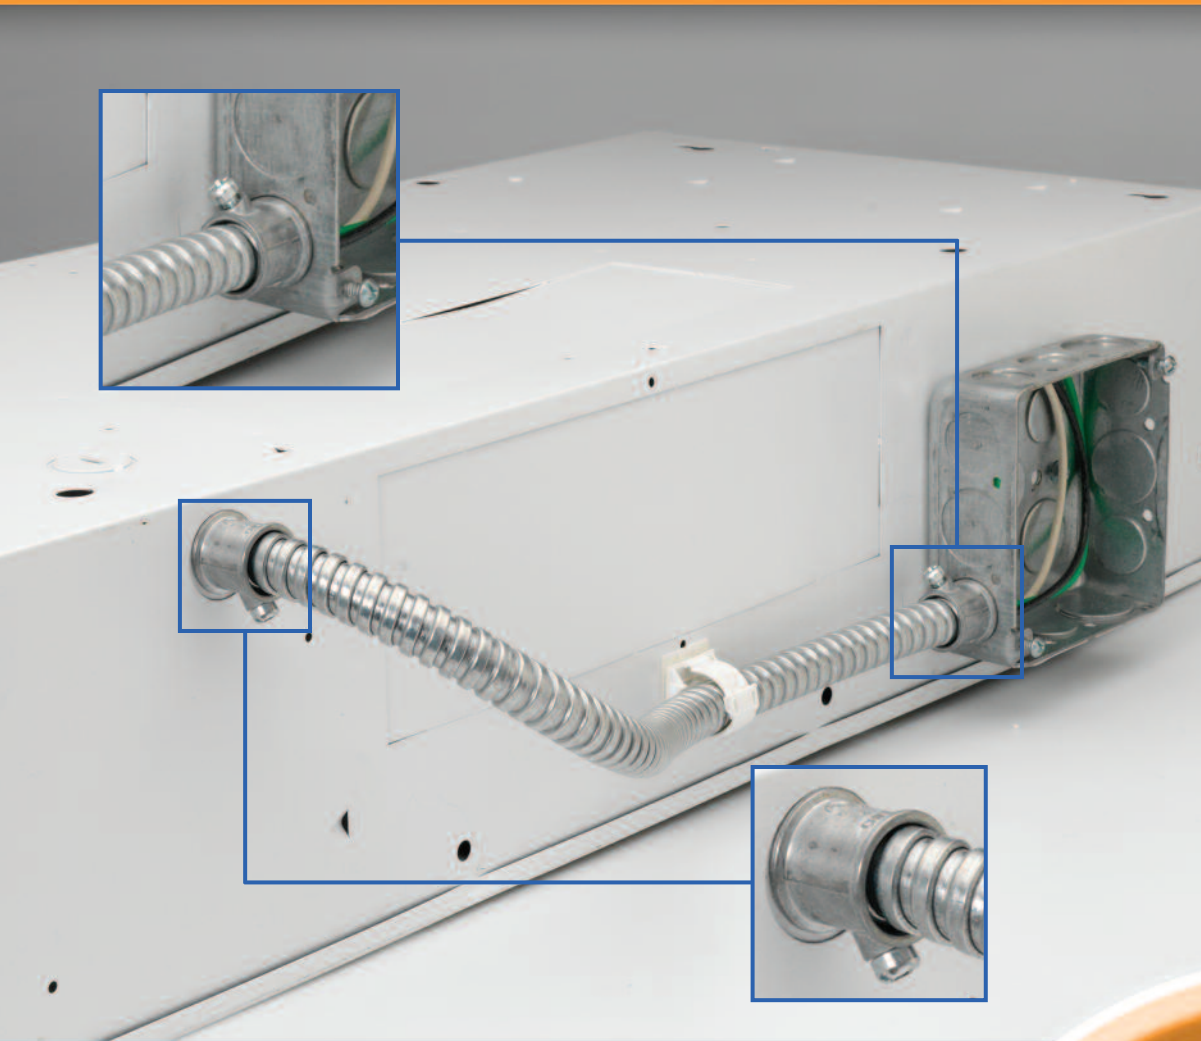

THE FLEXIBILITY TO CONNECT

- Connects square locked extra flexible steel conduit
- Clean design works well with OEM assemblies
- Angled set screw secures conduit without damage
- UL Recognized for use in UL Listed & Certified assemblies

MAKE FAST, SECURE FLEXIBLE METAL CONDUIT CONNECTIONS.

The USL-120 extra flexible steel conduit connector from Bridgeport is ideal for securing square locked extra flexible steel conduit OD .645/ .675. Its neat, clean connections are a good fit for assemblies, such as office partitions, showcases, merchandising displays, lighting fixtures, range tops and other appliances.

 **BRIDGEPORT**
www.bptfittings.com

THE FLEXIBILITY TO CONNECT

Application

- Used in assemblies, such as office partitions, showcases, merchandising displays, lighting fixtures, range tops and other appliances.

Features

- Simple, clean design installs easy and fast.
- Secures conduit while protecting conductor.

Certification

- UL Recognized

USL120

Flexible Steel Conduit Connector

| Catalog Number | UPC Number | Outer Diameter | Unit Quantity | Standard Package | Lbs/c |
|----------------|------------|----------------|---------------|------------------|-------|
| USL-120 | 15502 | .645/.675 | 100 | 1000 | 5.0 |